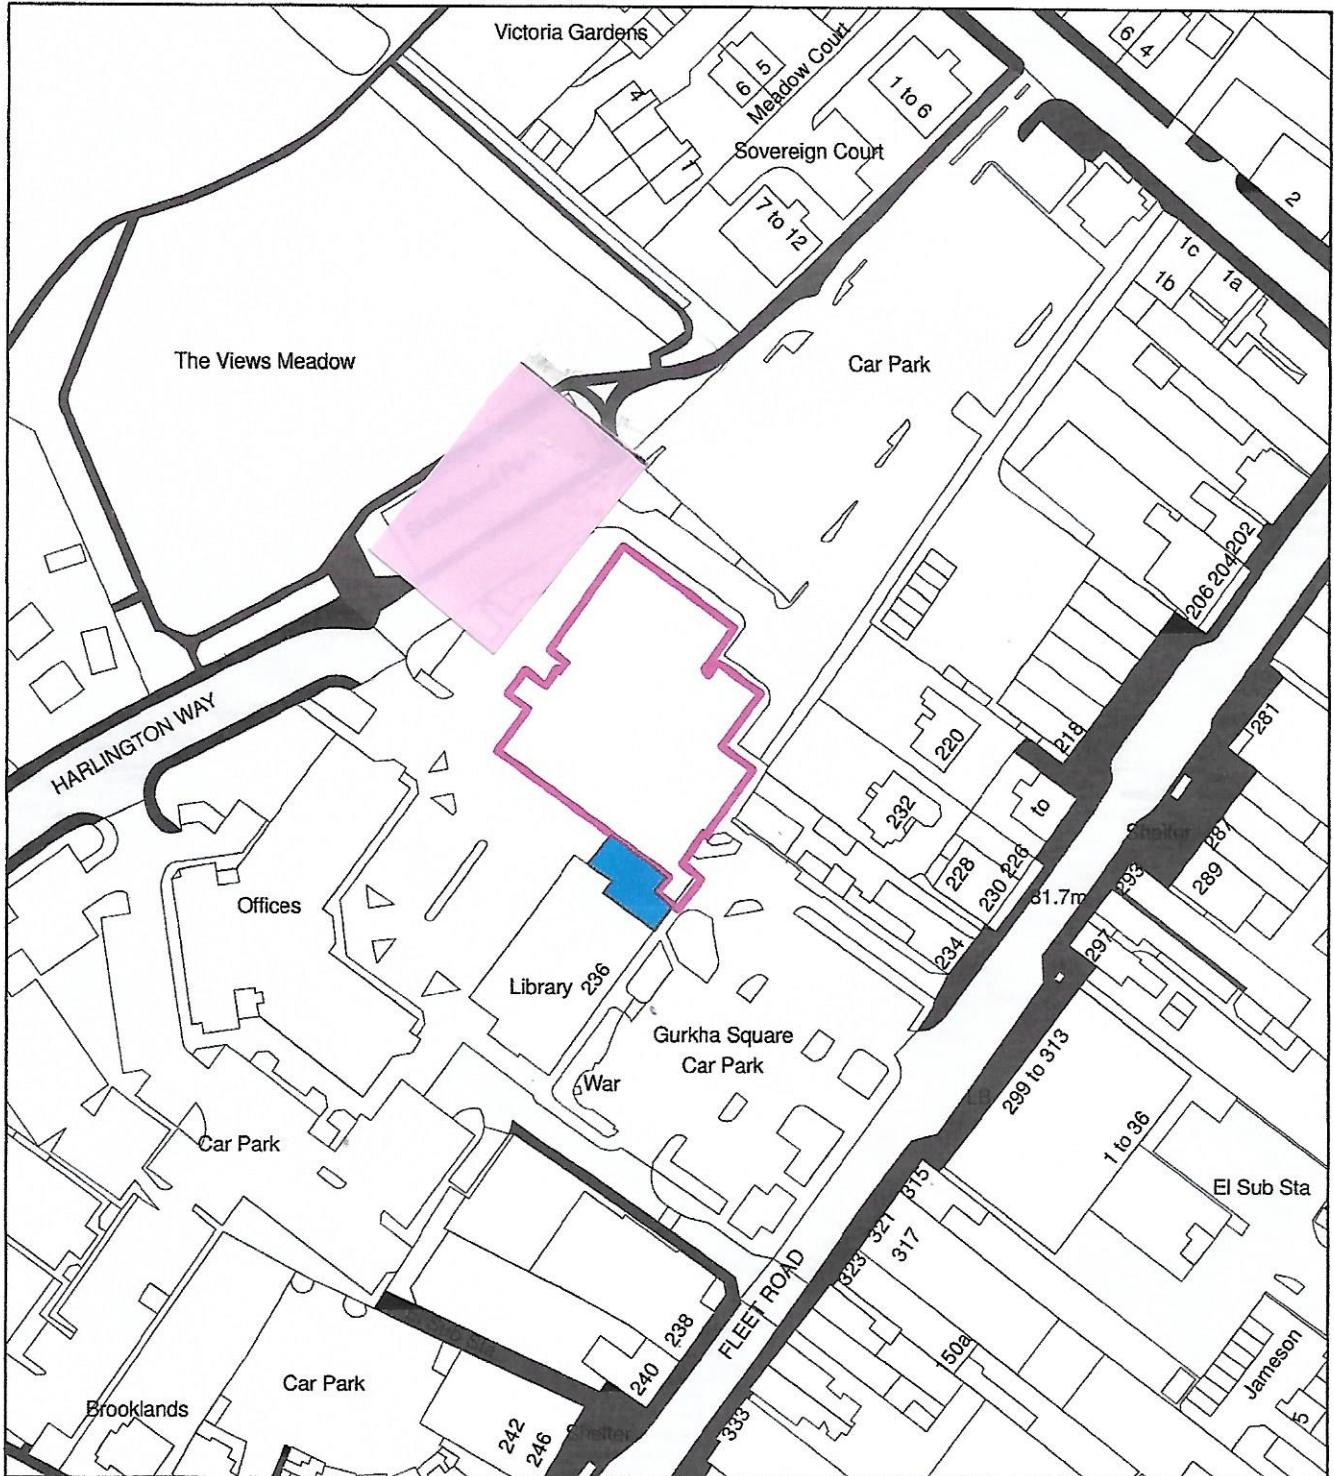

SITE PLAN

1:1,250

0 3 6 12 18 24 30
Metres

Hart District Council
Civic Offices
Harlington Way
Fleet, Hampshire
GU51 4AE

This map is based on Ordnance Survey material with the permission of Ordnance Survey on behalf of the Controller of Her Majesty's Stationery Office © Crown copyright. Unauthorised reproduction infringes Crown copyright and may lead to prosecution or civil proceedings. No Further copies may be made. Hart District Council 100019202.