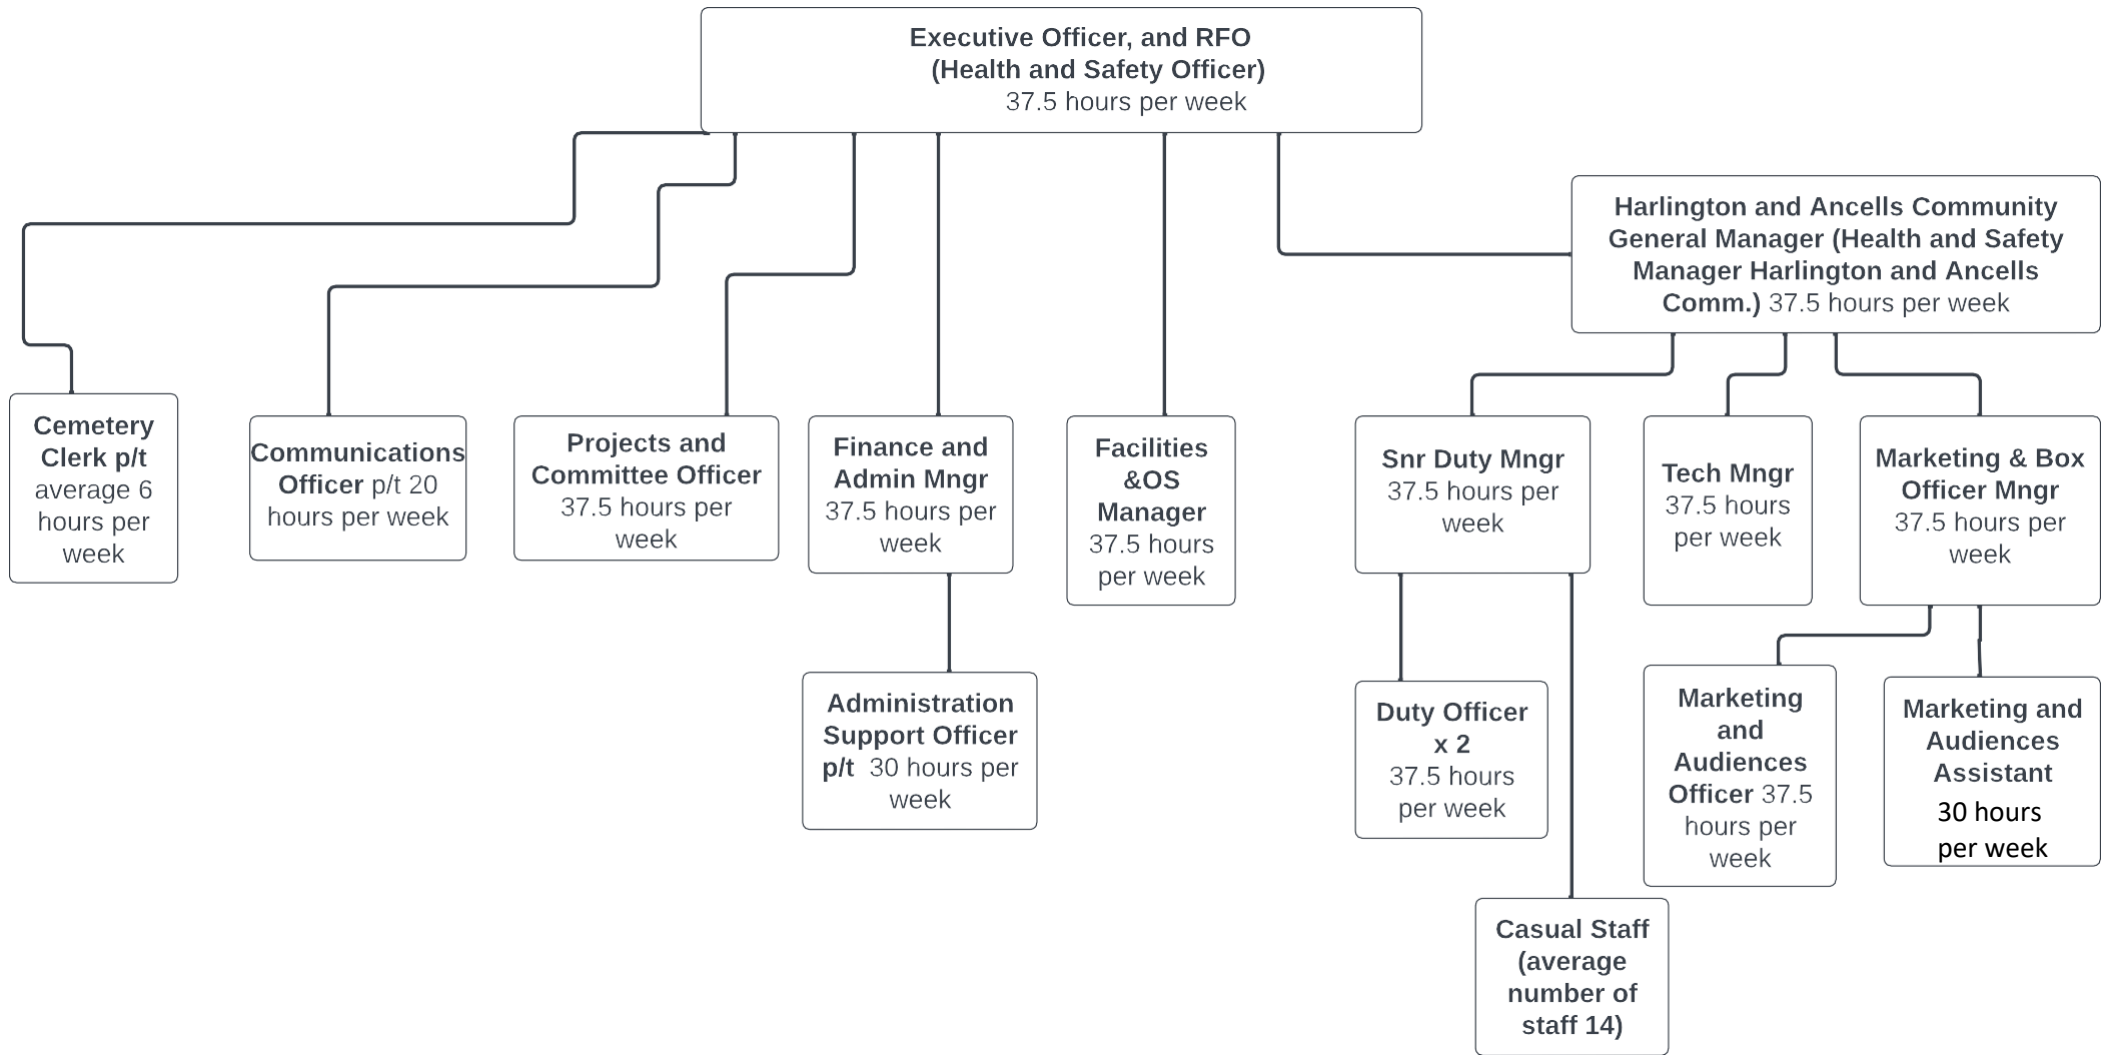

Fleet Town Council - Organisation Chart 2026/27

Summary of full time equivalent salaries for each level.

2 x Senior Managers - £58,000 - £66,000
 6 x Managers - £30,000 - £40,000
 8 x Support Staff - £22,300 - £30,000
 14 x Casual - £12.71 per hour